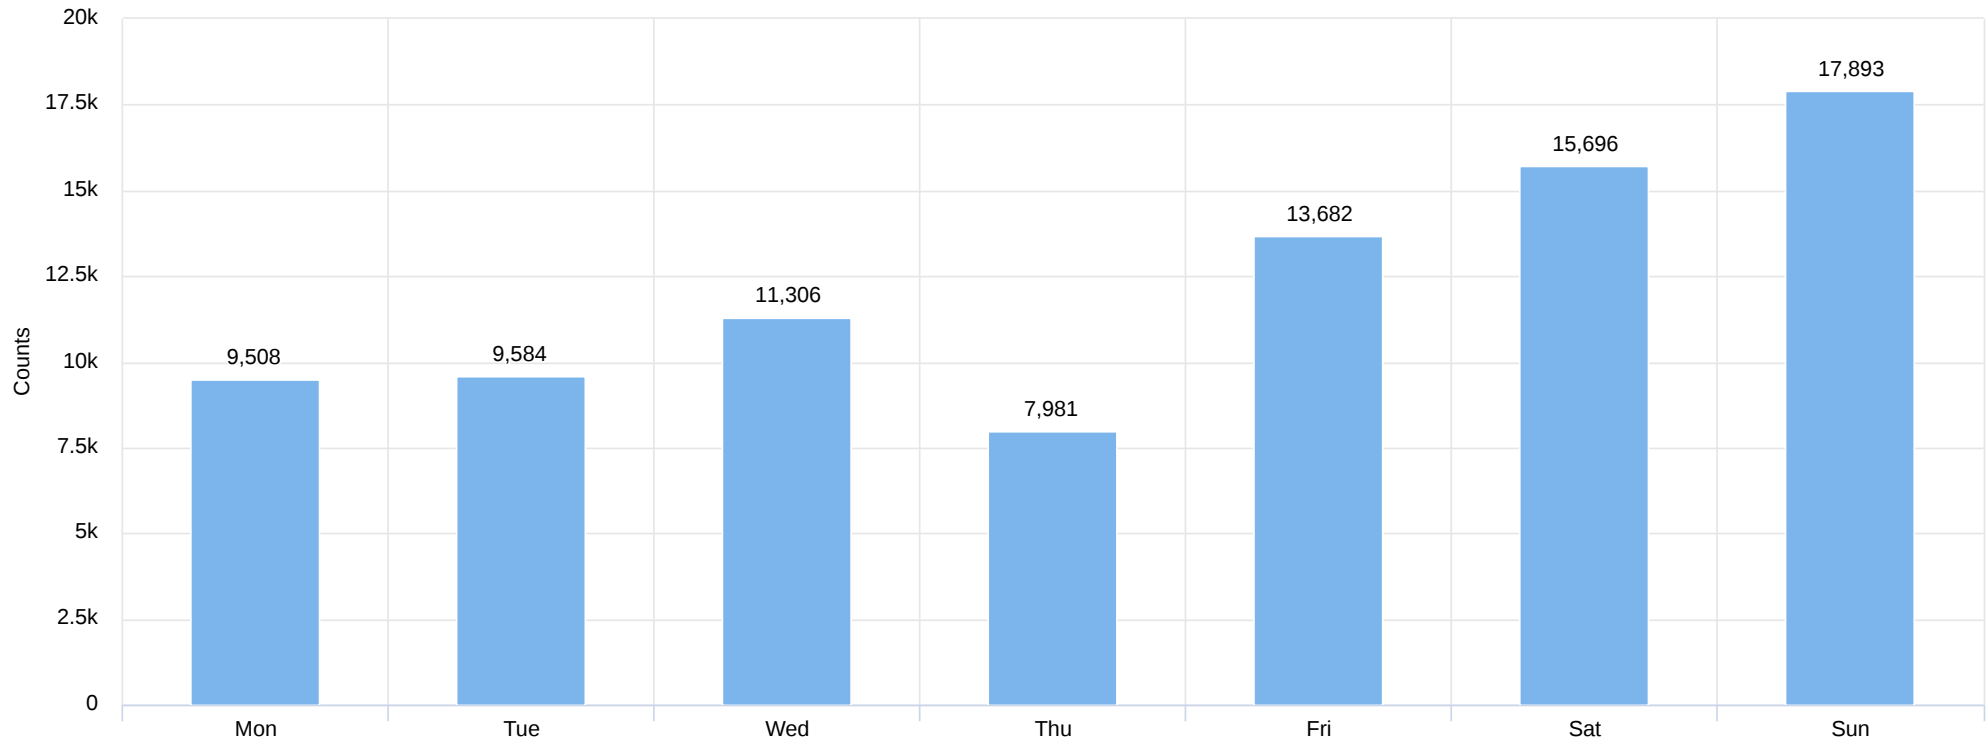

Pėstieji įeinantys: 2026 metai (slenkantis)

January 1st, 2026 → May 31st, 2026

Savaitės dienos